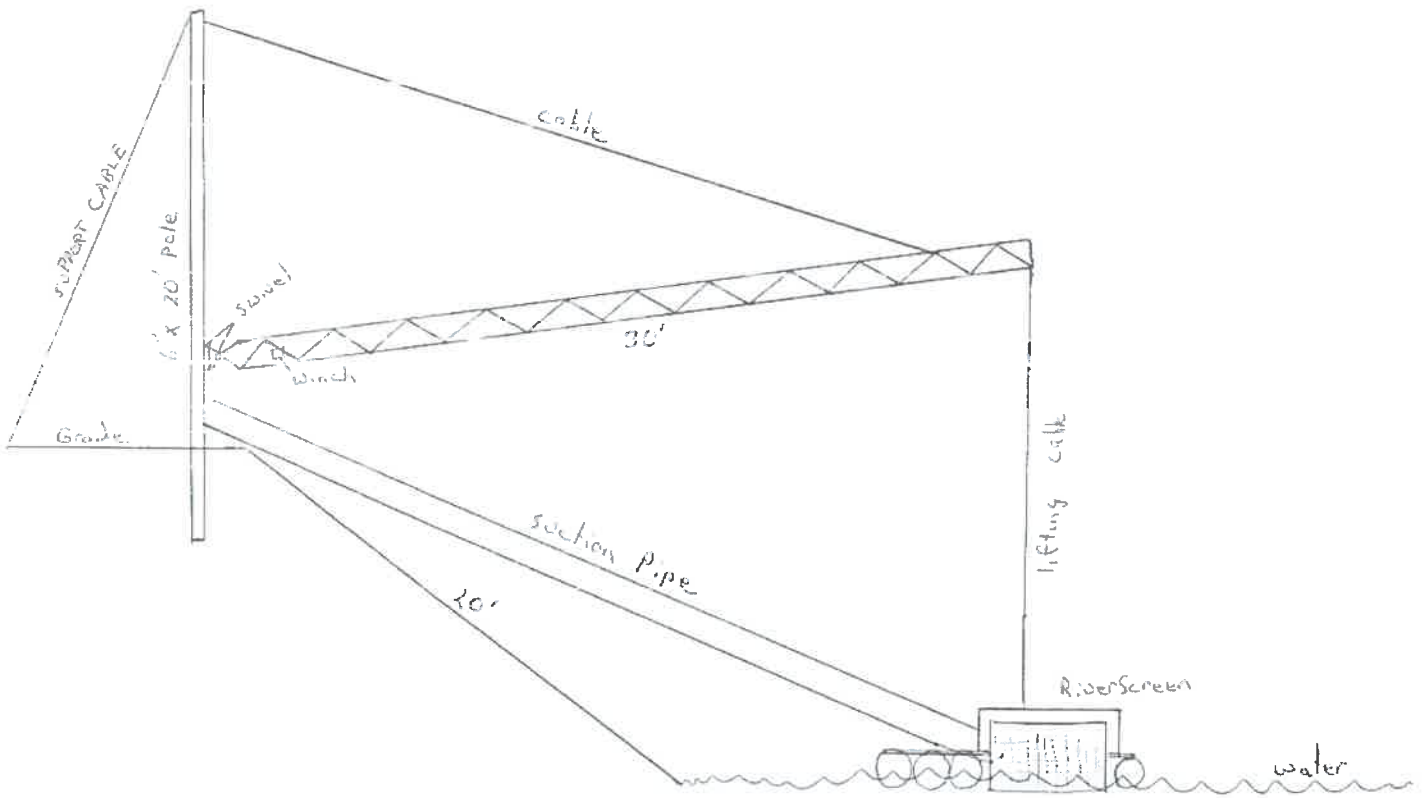

Gregon PWS, Set-up

Gregon

RECEIVED
AUG 22 2019
Kittitas Co. CDS

100.0
97.5
95.0
92.5
90.0
87.5
85.0
82.5
80

← 30' ± NTS →

RECEIVED
AUG 22 2019
Kittitas Co. CDS

SCALE 1"=5'