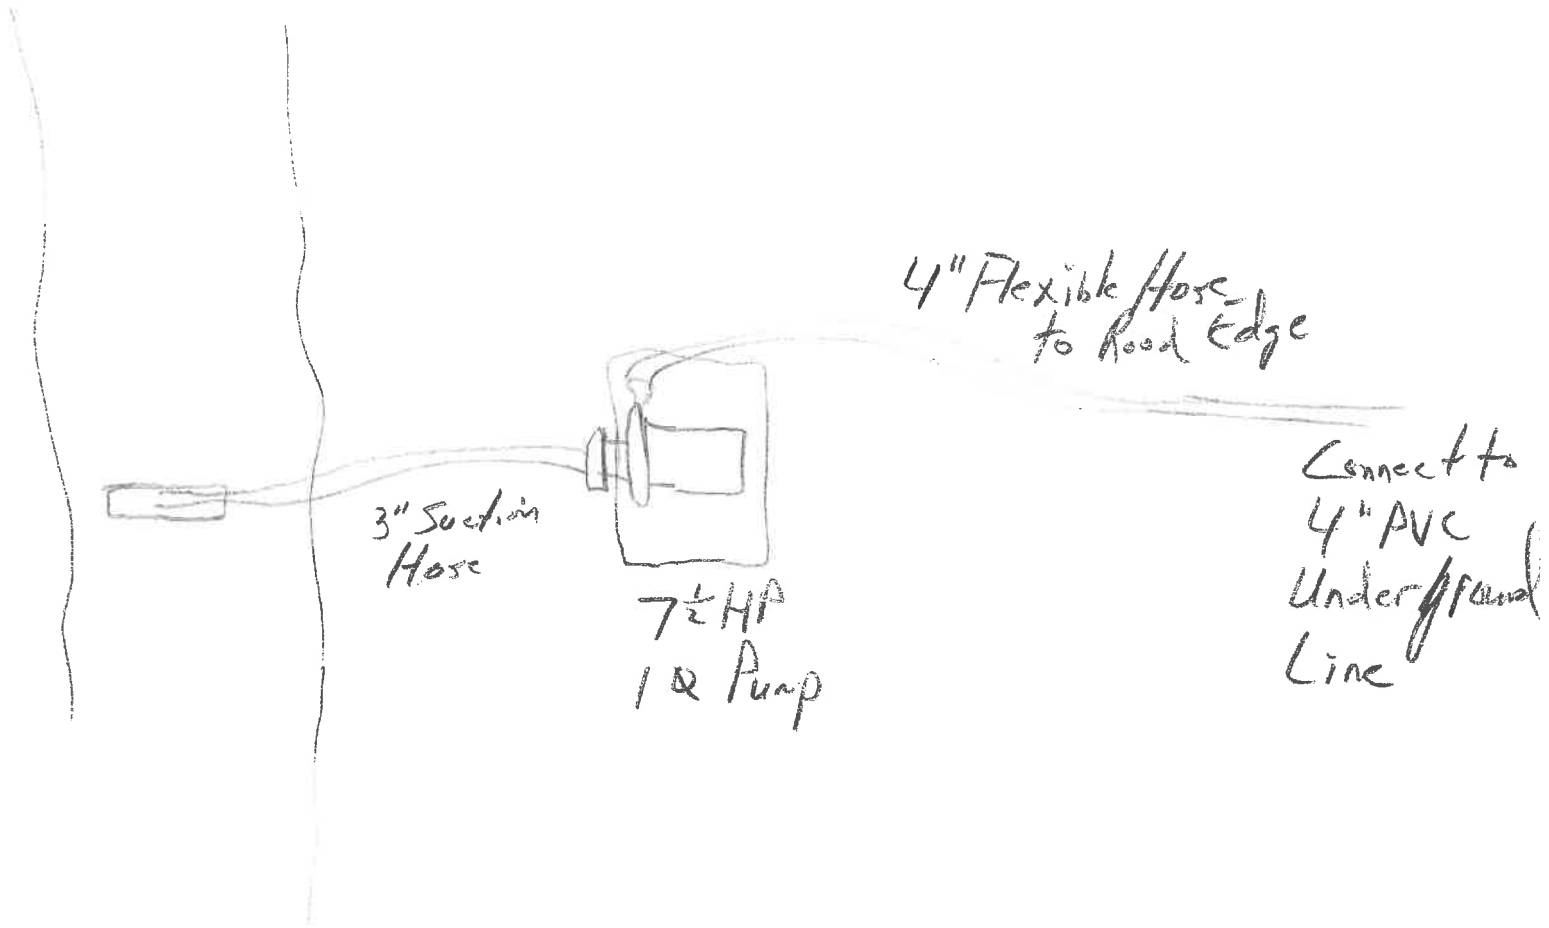

Gregon PWS, Set-up

Gregon

RECEIVED
AUG 22 2019
Kittitas Co. CDS

100.0
97.5
95.0
92.5
90.0
87.5
85.0
82.5
80

← 30' ± NTS →

RECEIVED
AUG 22 2019
Kittitas Co. CDS

SCALE 1"=5'