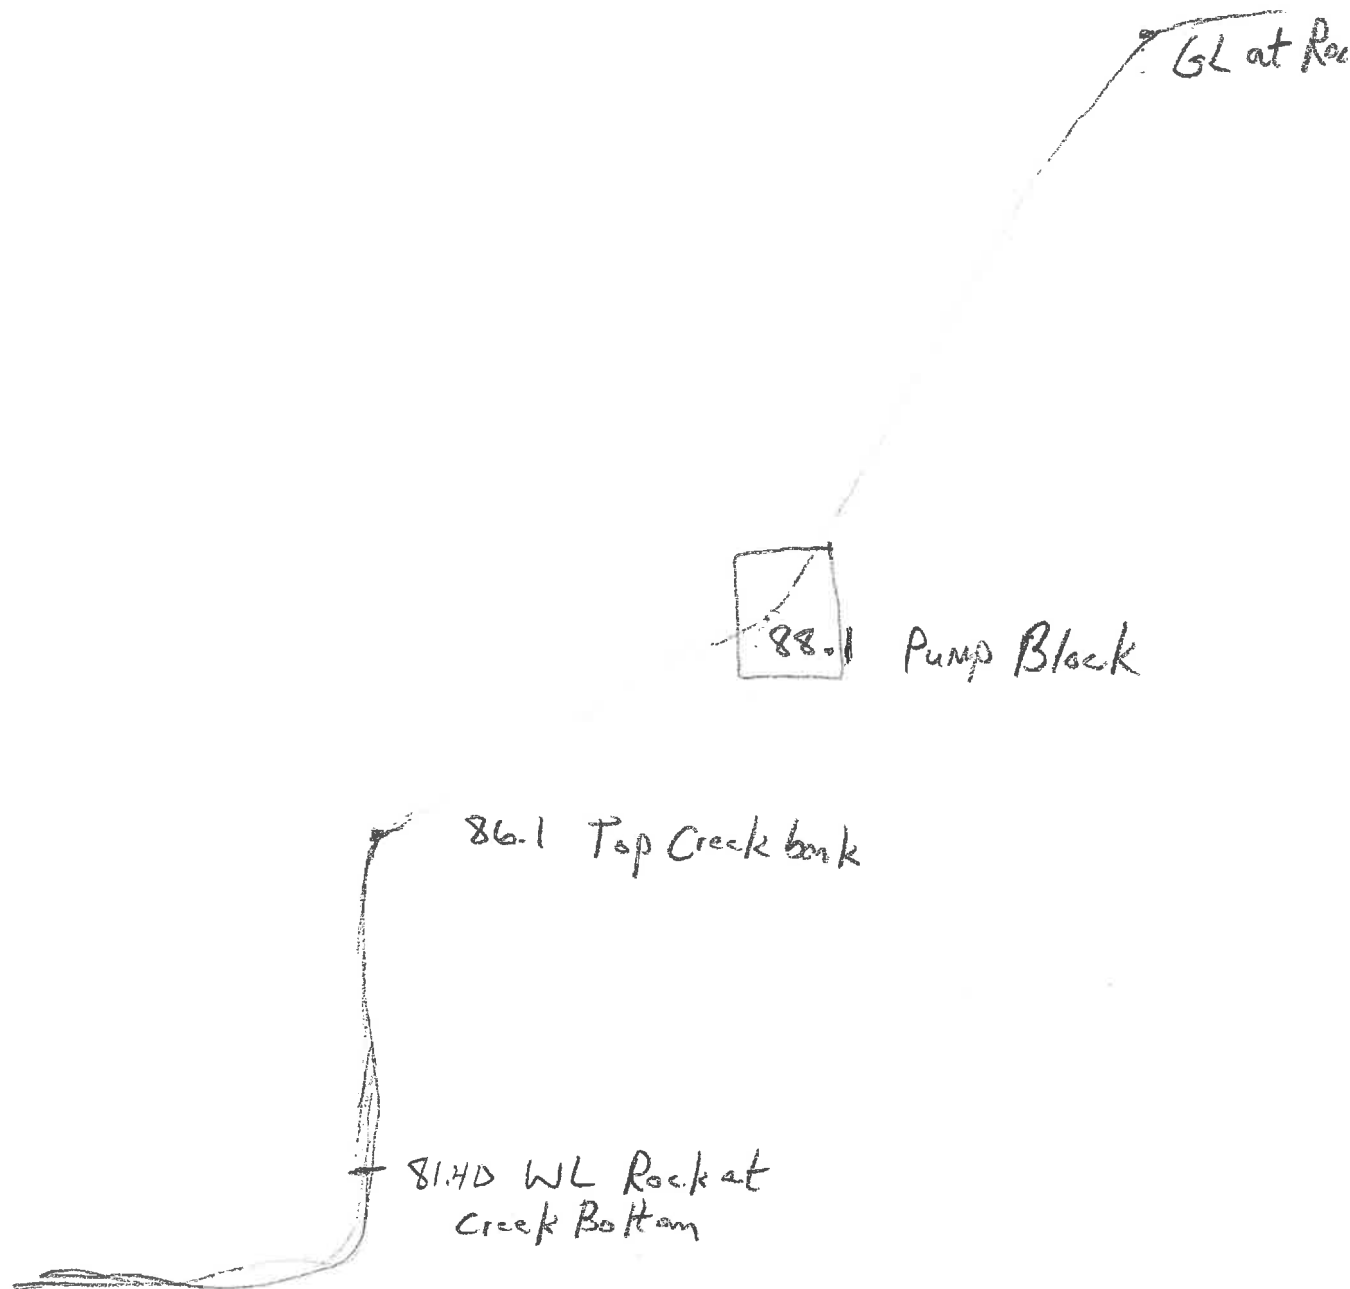

Gregon PWS, Set-up

Gregon

RECEIVED
AUG 22 2019
Kittitas Co. CDS

100.0
97.5
95.0
92.5
90.0
87.5
85.0
82.5
80

← 30' ± NTS →

RECEIVED
AUG 22 2019
Kittitas Co. CDS

SCALE 1"=5'